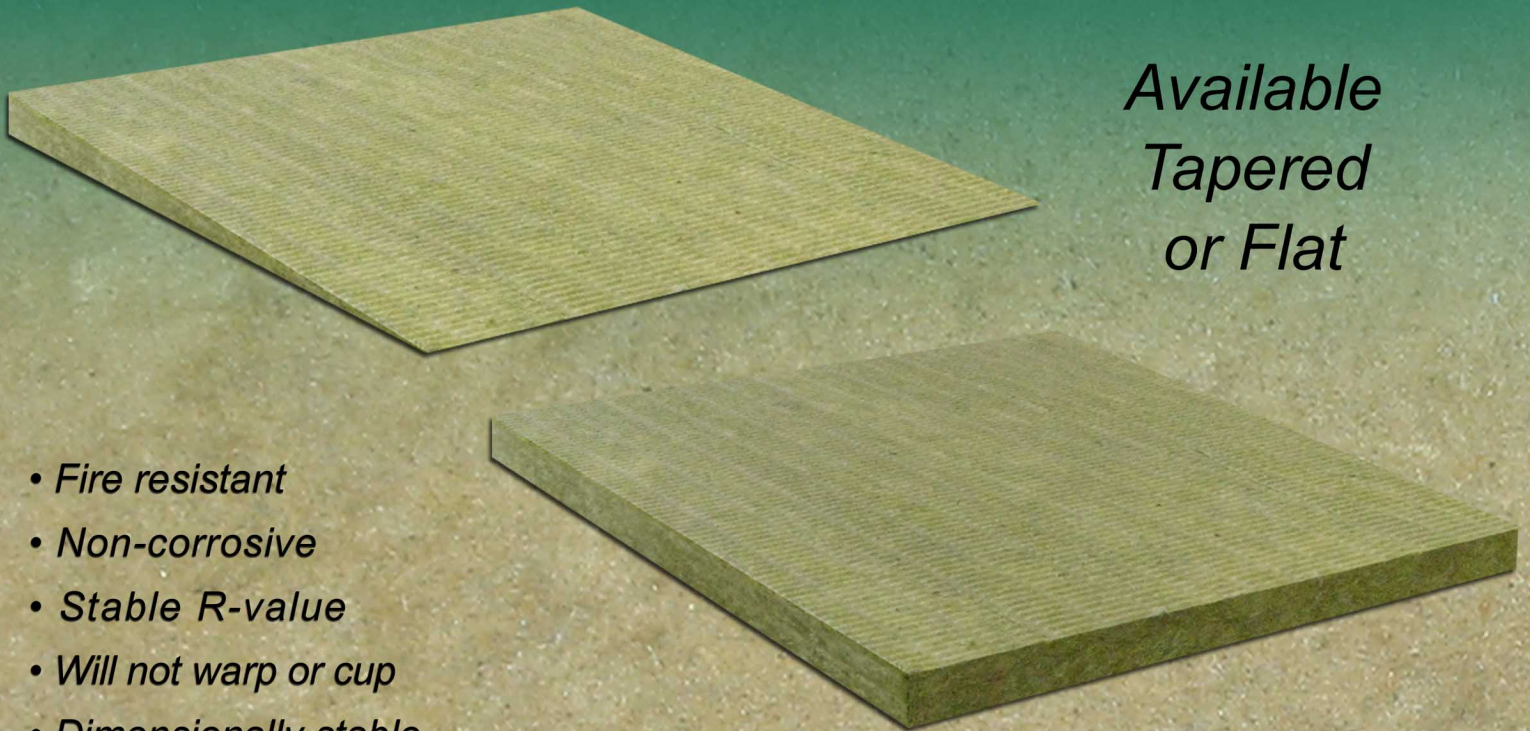

Protec

For flat or low sloped Roofs

ModulR TS insulation technology

*Available
Tapered
or Flat*

- *Fire resistant*
- *Non-corrosive*
- *Stable R-value*
- *Will not warp or cup*
- *Dimensionally stable*
- *Low moisture sorption*
- *High impact resistance*
- *Excellent acoustical properties*
- *Available flat or tapered, butt edge or shiplap*
- *Made from a minimum of 40% recycled materials*
- *For use as a cover board in commercial and industrial roofing*