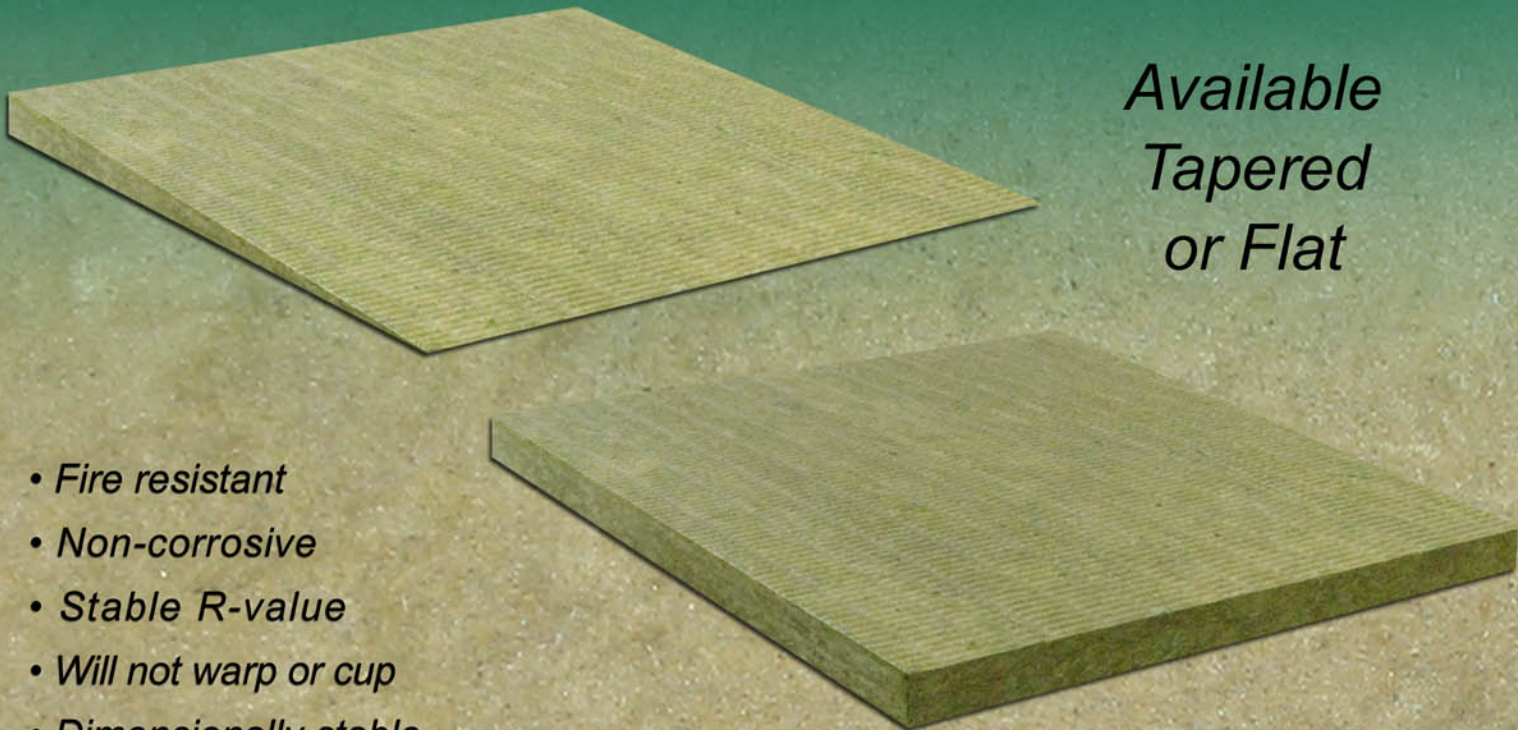

# Protec

**For flat or low sloped Roofs**

**ModulR TS insulation technology**

*Available  
Tapered  
or Flat*

- *Fire resistant*
- *Non-corrosive*
- *Stable R-value*
- *Will not warp or cup*
- *Dimensionally stable*
- *Low moisture sorption*
- *High impact resistance*
- *Excellent acoustical properties*
- *Available flat or tapered, butt edge or shiplap*
- *Made from a minimum of 75% recycled materials*
- *For use as a cover board in commercial and industrial roofing*