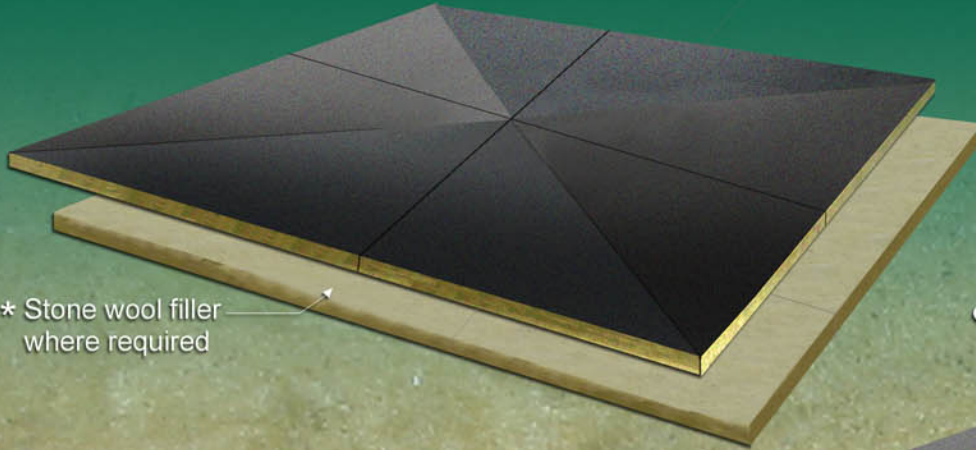

# PROTECRSS PRE-CUT SUMPS

8' x 8' Sump Series

ModulR TS insulation technology

- Inorganic
- Sustainable
- Fire resistant
- Dimensionally stable
- 75% recycled content

## ModulR TS Pre-Cut Sumps

Type	Dimension	Thickness at Perimeter	Thickness at Center
Protec, ProtecRSS Sumps	8' x 8'	1"	0"
Protec/Protec RSS-X2 Sumps	8' x 8'	2"	1"
Protec/Protec RSS-X2 Sumps	8' x 8'	2.5"	1.5"

\* Stone wool filler used where required to achieve total thickness