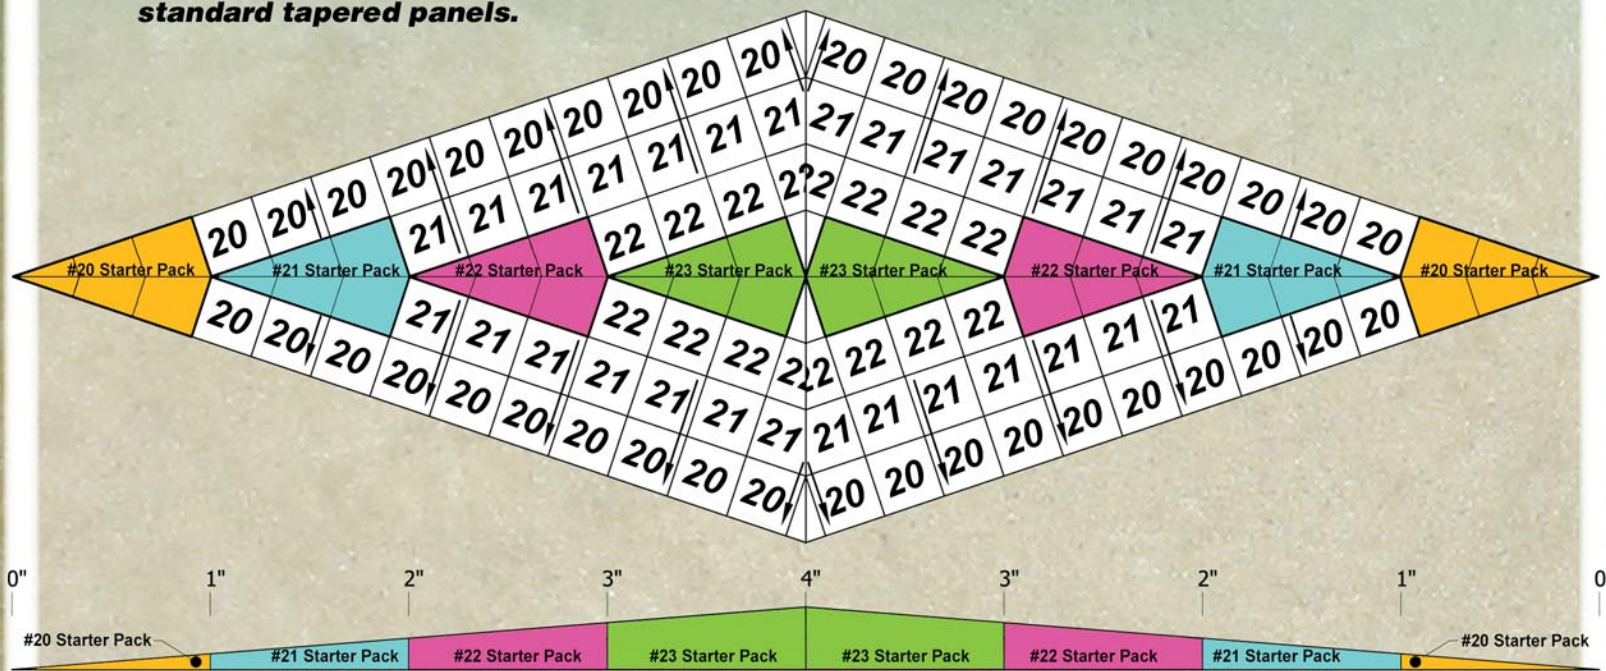

PROTECRSS PRE-CUT CRICKET

1/4" (2%) Cricket Series

ModulR TS Insulation Technology

(3% and 4% series also available)

Membrane-ready
No overlay boards required

Panels tapered down to 0"
No on-site modifications
required at edge

Pre-mitered, pre-tapered starter pack panels are easy to use and save time on the jobsite. Simply lay out the starter packs and fill in the rest of the cricket with our standard tapered panels.

Each starter pack comes with 6 pre-mitered and pre-tapered pieces. Each piece is clearly identified with arrows pointing to the low side for ease of installation.