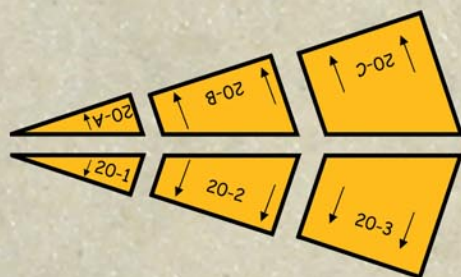

PROTECRSS PRE-CUT CRICKET

1/4" (2%) Cricket Series

ModulR TS Insulation Technology

(3% and 4% series also available)

Membrane-ready
No overlay boards required

Panels tapered down to 0"
No on-site modifications
required at edge

Pre-mitered, pre-tapered starter pack panels are easy to use and save time on the jobsite. Simply lay out the starter packs and fill in the rest of the cricket with our standard tapered panels.

Each starter pack comes with 6 pre-mitered and pre-tapered pieces. Each piece is clearly identified with arrows pointing to the low side for ease of installation.