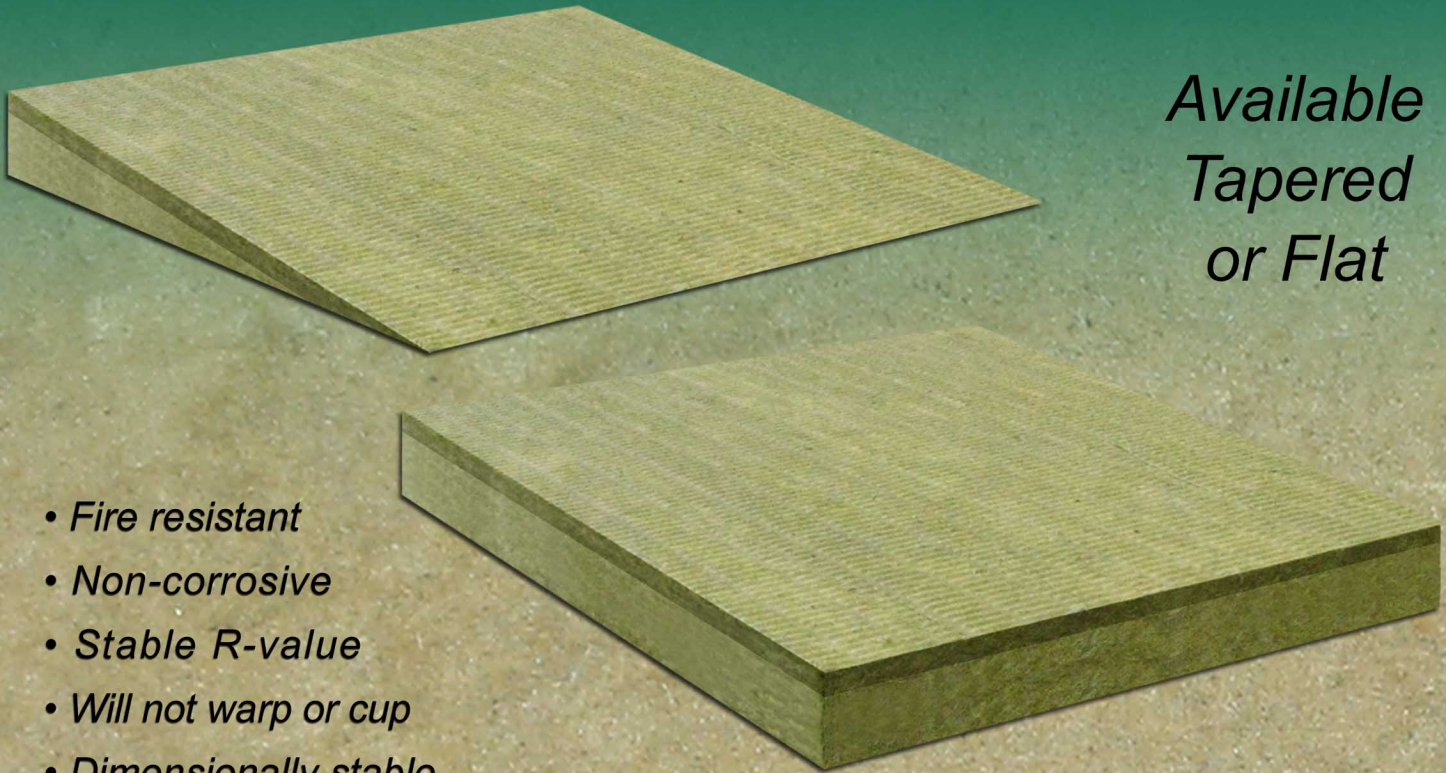

# **Protec-X2**

**For flat or low sloped Roofs**

**ModulR multi density insulation technology**

*Available  
Tapered  
or Flat*

- *Fire resistant*
- *Non-corrosive*
- *Stable R-value*
- *Will not warp or cup*
- *Dimensionally stable*
- *Low moisture sorption*
- *High impact resistance*
- *Excellent acoustical properties*
- *Available flat or tapered, butt edge or shiplap*
- *Made from a minimum of 40% recycled materials*
- *For use with mechanically fastened or ballasted traditional and single ply membranes*