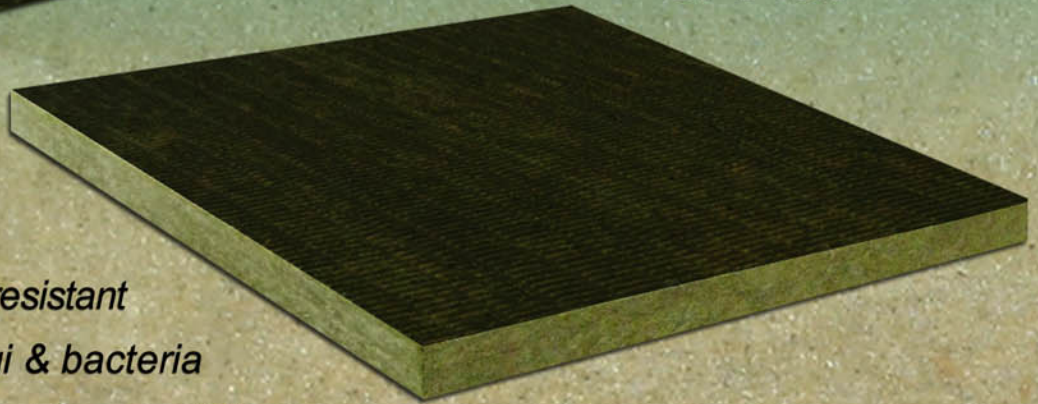

ProtecRSS

For flat or low sloped Roofs

ModulR TS insulation technology

*Available
Tapered
or Flat*

- *Stable R-value*
- *Moisture resistant*
- *Dimensionally stable*
- *Torch safe surface / fire resistant*
- *Resistant to mold, fungi & bacteria*
- *Excellent sound absorbing qualities*
- *Available in 4'x4'x1" shiplap or butt edge*
- *Adds to overall roof system thermal value*
- *Acceptable recover sheet for re-roof applications*
- *Made from a minimum of 75% recycled materials*
- *For use as an overlay/protection board or as a thermal barrier board*
- *For fastened, cold applied, torched or hot mopped membrane applications*
- *Provides protection from torch flames or hot bitumen over extruded or expanded insulation or wood*