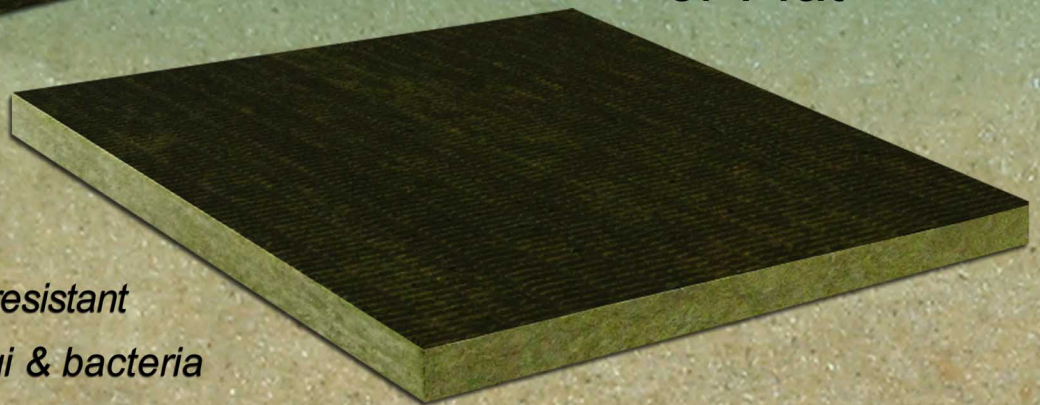

ProtecRSS

For flat or low sloped Roofs

ModulR TS insulation technology

*Available
Tapered
or Flat*

- *Stable R-value*
- *Moisture resistant*
- *Dimensionally stable*
- *Torch safe surface / fire resistant*
- *Resistant to mold, fungi & bacteria*
- *Excellent sound absorbing qualities*
- *Available in 4'x4'x1" shiplap or butt edge*
- *Adds to overall roof system thermal value*
- *Acceptable recover sheet for re-roof applications*
- *Made from a minimum of 40% recycled materials*
- *For use as an overlay/protection board or as a thermal barrier board*
- *For fastened, cold applied, torched or hot mopped membrane applications*
- *Provides protection from torch flames or hot bitumen over extruded or expanded insulation or wood*