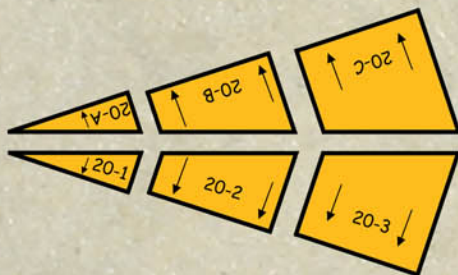

PROTECRSS PRE-CUT CRICKET

1/4" (2%) Cricket Series

(3% and 4% series also available)

ModulR TS Insulation Technology

Membrane-ready
No overlay boards required

Panels tapered down to 0"
No on-site modifications
required at edge

Pre-mitered, pre-tapered starter pack panels are easy to use and save time on the jobsite. Simply lay out the starter packs and fill in the rest of the cricket with our standard tapered panels.

Each starter pack comes with 6 pre-mitered and pre-tapered pieces. Each piece is clearly identified with arrows pointing to the low side for ease of installation.