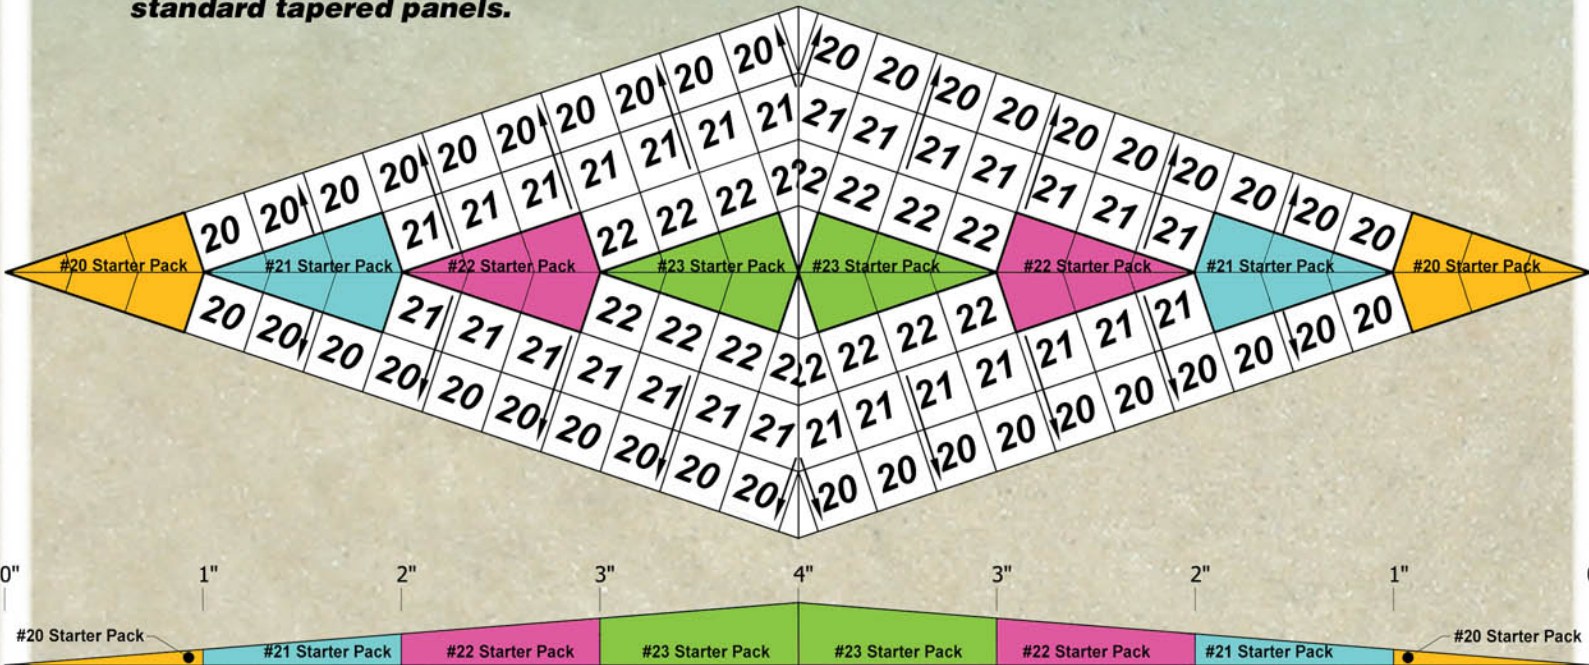

PROTECRSS PRE-CUT CRICKET

1/4" (2%) Cricket Series

(3% and 4% series also available)

ModulR TS Insulation Technology

Membrane-ready
No overlay boards required

Panels tapered down to 0"
No on-site modifications
required at edge

Pre-mitered, pre-tapered starter pack panels are easy to use and save time on the jobsite. Simply lay out the starter packs and fill in the rest of the cricket with our standard tapered panels.

Each starter pack comes with 6 pre-mitered and pre-tapered pieces. Each piece is clearly identified with arrows pointing to the low side for ease of installation.