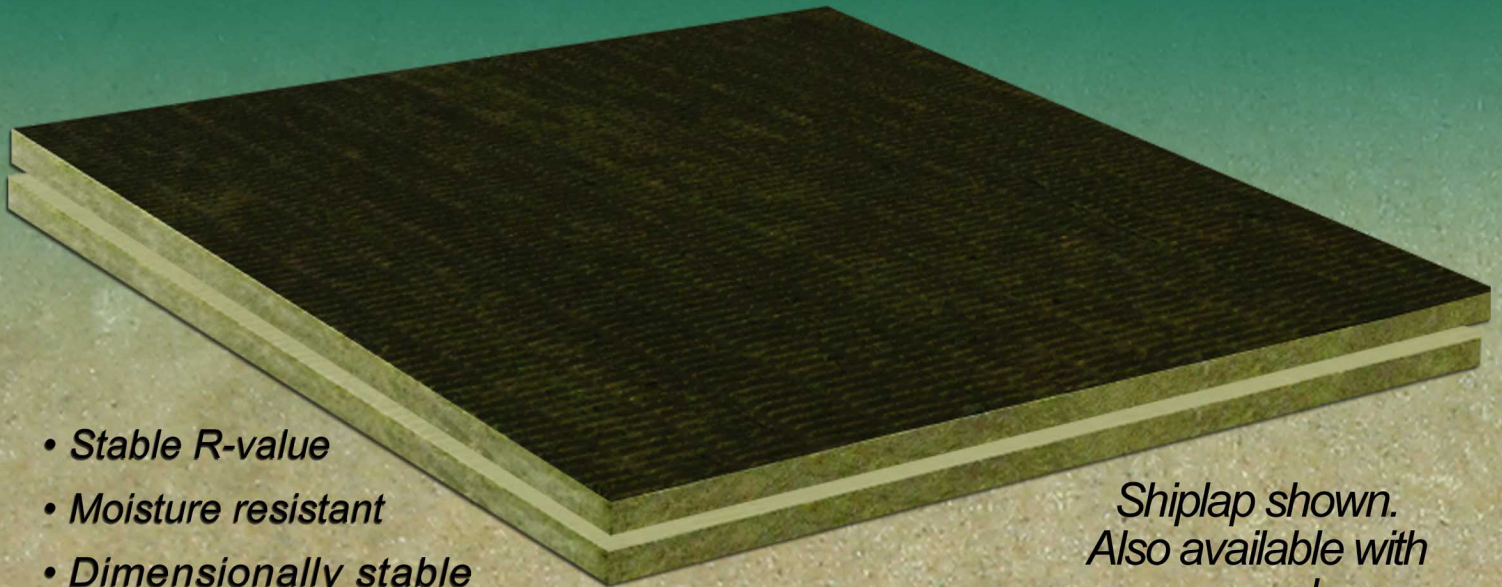

ProtecRSS **OVERLAY / PROTECTION BOARD**

For flat or low sloped Roofs

ModulR TS insulation technology

- *Stable R-value*
- *Moisture resistant*
- *Dimensionally stable*
- *Torch safe surface / fire resistant*
- *Resistant to mold, fungi & bacteria*
- *Excellent sound absorbing qualities*
- *Available in 4'x4'x1" shiplap edge sheets*
- *Adds to overall roof system thermal value*
- *Acceptable recover sheet for re-roof applications*
- *Made from a minimum of 40% recycled materials*
- *For use over other rigid insulations such as polyisocyanurate*
- *For fastened, cold applied, torched or hot mopped membrane applications*
- *Provides protection from torch flames or hot bitumen over extruded or expanded insulation or wood*

*Shiplap shown.
Also available with
square edges*

ModulR TS ^{INC}

Developing roofing solutions with everyone in mind

1-800-908-9899 / www.modulrts.com / contact.us@modulrts.com