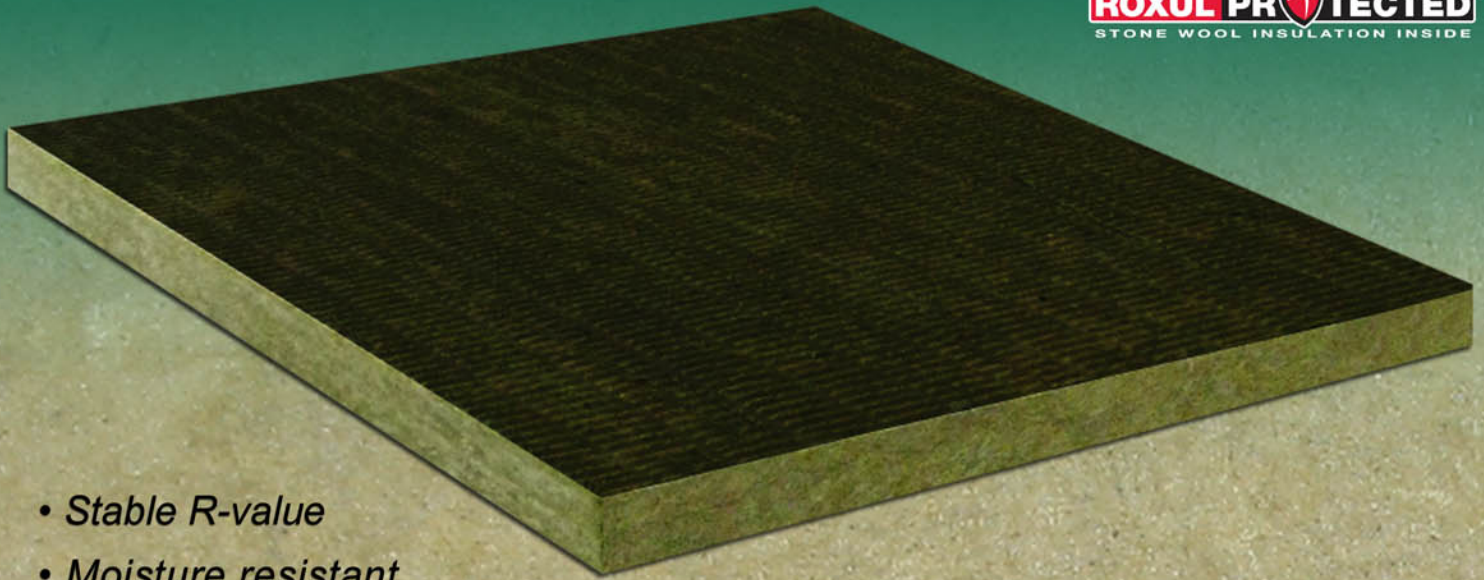

PROTECRSS **THERMAL BARRIER BOARD**

For flat or low sloped conventional roof assemblies

ModulR TS insulation technology

- *Stable R-value*
- *Moisture resistant*
- *Dimensionally stable*
- *Torch safe surface / fire resistant*
- *Resistant to mold, fungi & bacteria*
- *Excellent sound absorbing qualities*
- *Available in 4'x4'x1" butt edge sheets*
- *Adds to overall roof system thermal value*
- *Ideal substrate and vapour barrier support*
- *Made from a minimum of 75% recycled materials*
- *For cold, torched or hot mopped vapour barrier systems*